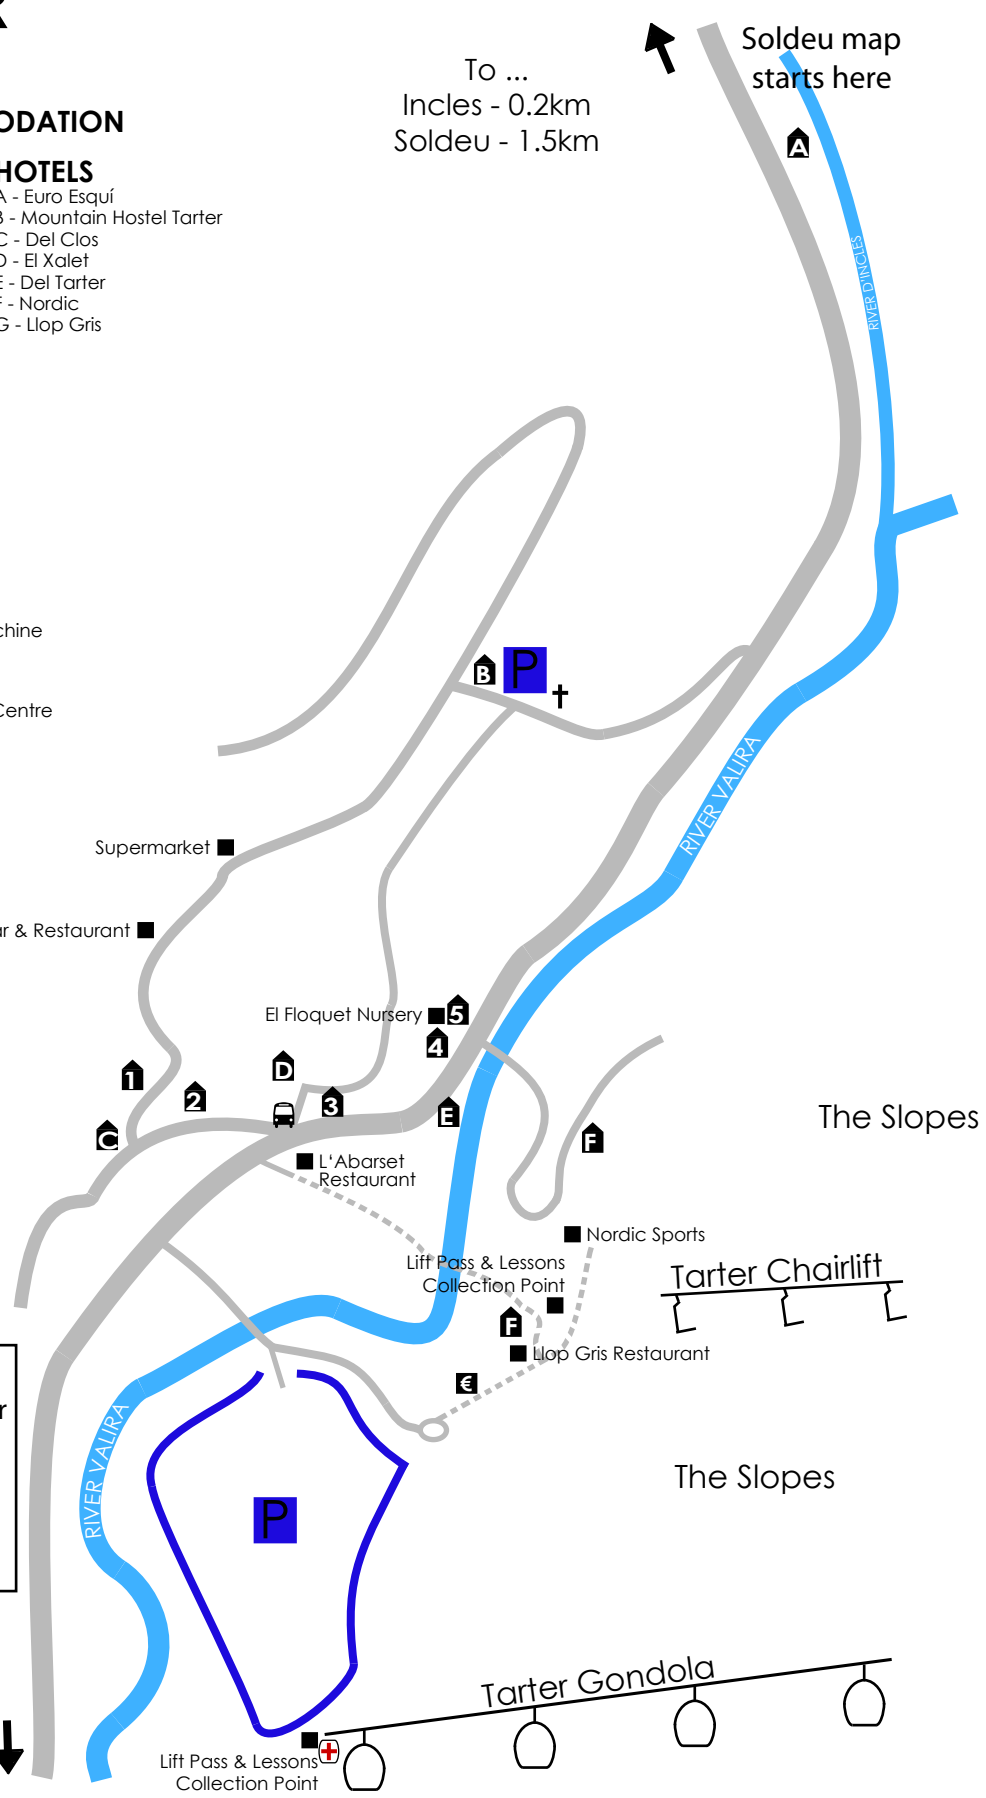

HOTELS

- A - Euro Esquí
- B - Mountain Hostel Tarter
- C - Del Clos
- D - El Xalet
- E - Del Tarter
- F - Nordic
- G - Llop Gris

KEY

- € Cash Machine
- Bus Stop
- † Church
- ⛔ Medical Centre

To ...
Incles - 0.2km
Soldeu - 1.5km

Soldeu map starts here

DON'T FORGET
If you've not already organised your ski and snowboard rental, go to Soldeu.com now and **save 30% on all El Tarter rental equipment!**

To ...
Canillo - 5km
Andorra la Vella - 17km