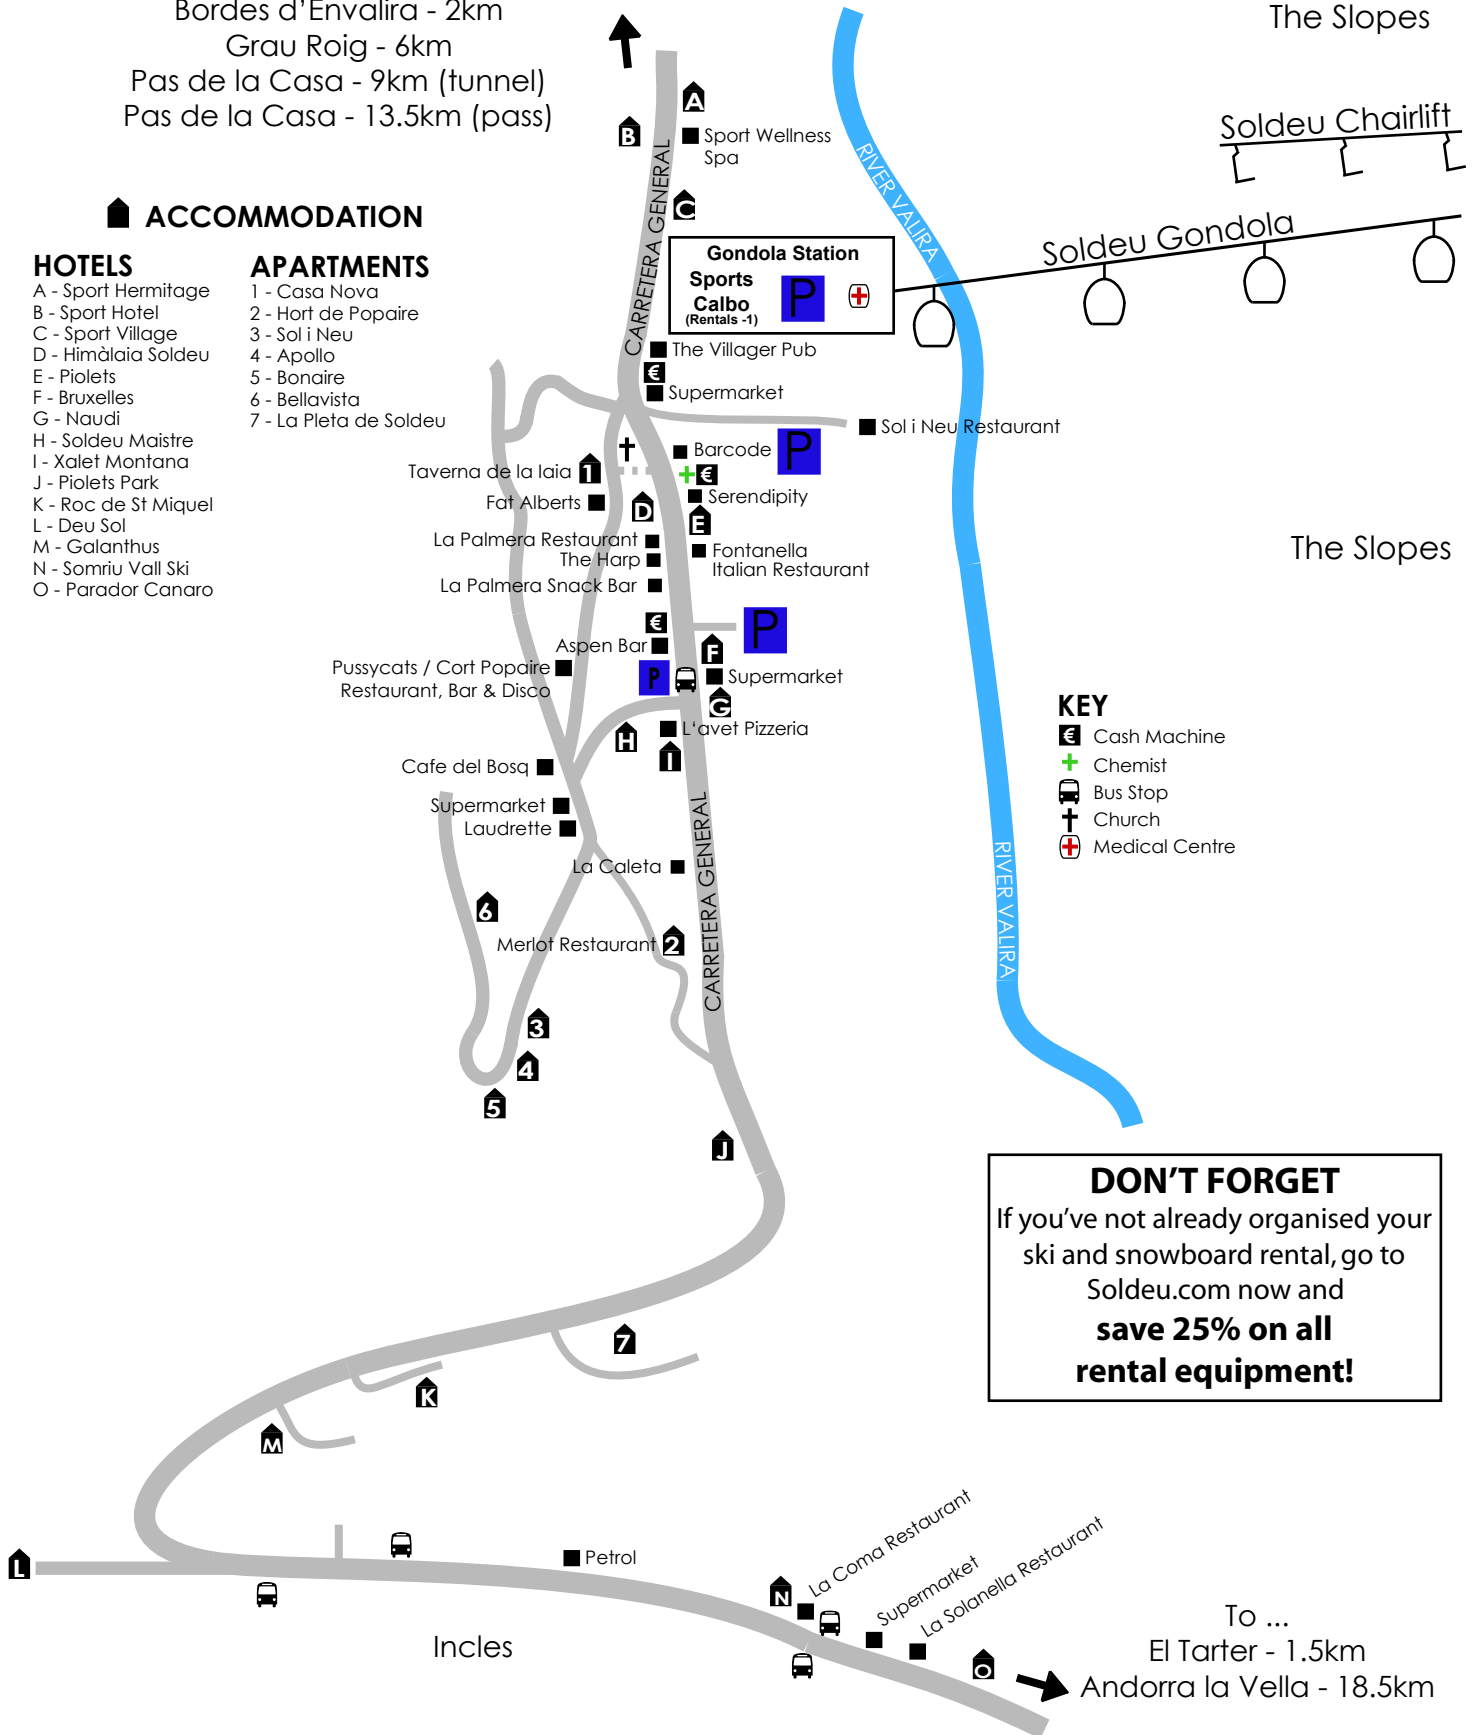

Don't forget to print out your special offers for the featured bars and restaurants before you come to Soldeu so you can save money whilst you're here!

To ...
 Bordes d'Envalira - 2km
 Grau Roig - 6km
 Pas de la Casa - 9km (tunnel)
 Pas de la Casa - 13.5km (pass)

The Slopes

ACCOMMODATION

HOTELS

- A - Sport Hermitage
- B - Sport Hotel
- C - Sport Village
- D - Himàlaia Soldeu
- E - Piolets
- F - Bruxelles
- G - Naudi
- H - Soldeu Maistre
- I - Xalet Montana
- J - Piolets Park
- K - Roc de St Miquel
- L - Deu Sol
- M - Galanthus
- N - Somriu Vall Ski
- O - Parador Canaro

APARTMENTS

- 1 - Casa Nova
- 2 - Hort de Popaire
- 3 - Sol i Neu
- 4 - Apollo
- 5 - Bonaire
- 6 - Bellavista
- 7 - La Pleta de Soldeu

- KEY**
- € Cash Machine
 - + Chemist
 - Bus Stop
 - † Church
 - ⊕ Medical Centre

DON'T FORGET
 If you've not already organised your ski and snowboard rental, go to Soldeu.com now and **save 25% on all rental equipment!**

To ...
 El Tarter - 1.5km
 Andorra la Vella - 18.5km