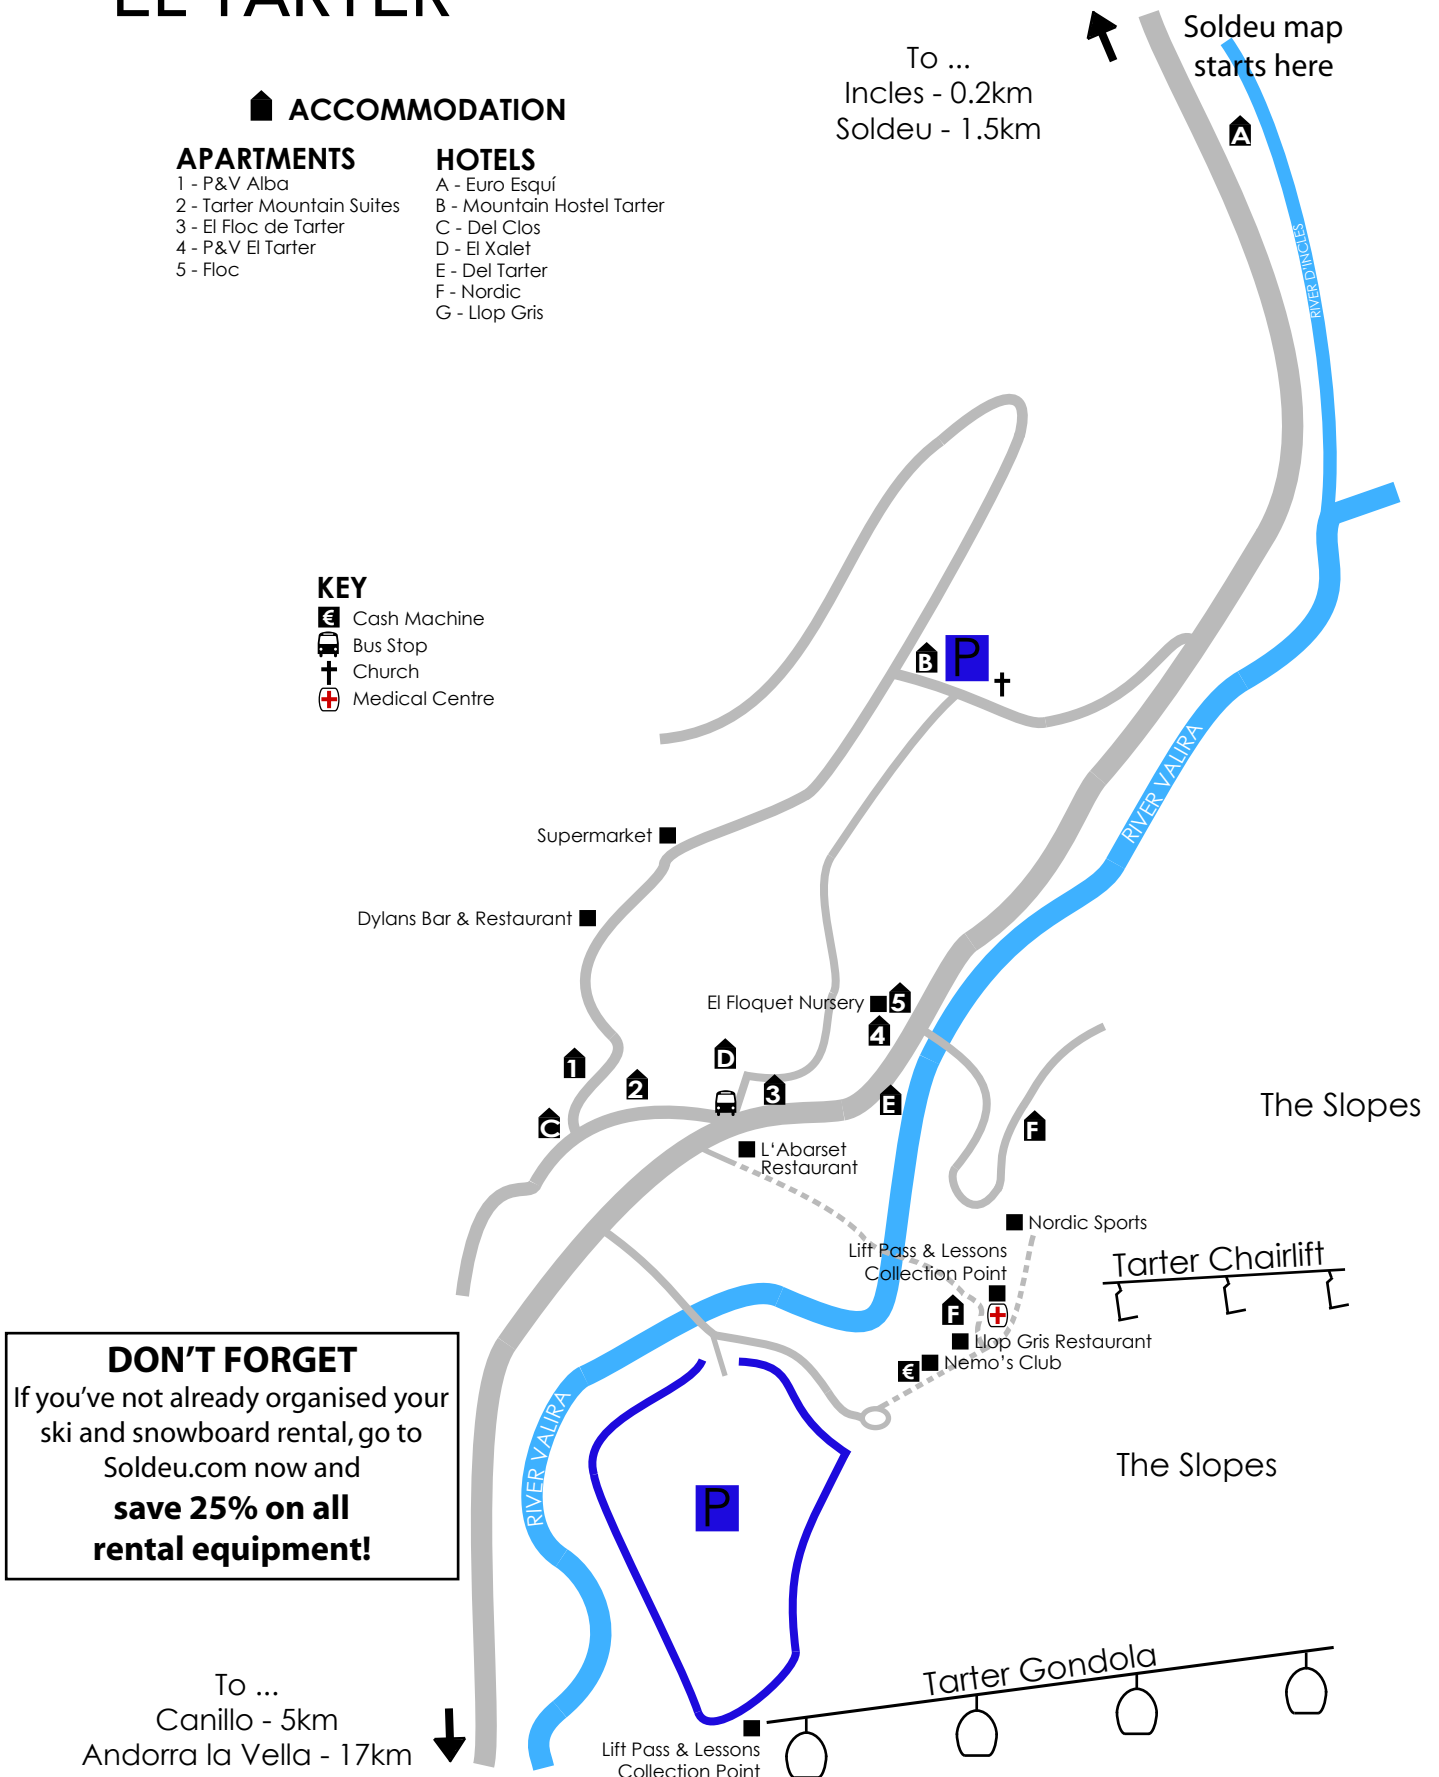

Don't forget to print out your special offers for the featured bars and restaurants before you come to El Tarter so you can save money whilst you're here!

ACCOMMODATION

APARTMENTS

- 1 - P&V Alba
- 2 - Tarter Mountain Suites
- 3 - El Floc de Tarter
- 4 - P&V El Tarter
- 5 - Floc

HOTELS

- A - Euro Esquí
- B - Mountain Hostel Tarter
- C - Del Clos
- D - El Xalet
- E - Del Tarter
- F - Nordic
- G - Llop Gris

KEY

-  Cash Machine
-  Bus Stop
-  Church
-  Medical Centre

To ...
Incles - 0.2km
Soldeu - 1.5km

Soldeu map starts here

DON'T FORGET
If you've not already organised your ski and snowboard rental, go to Soldeu.com now and **save 25% on all rental equipment!**

To ...
Canillo - 5km
Andorra la Vella - 17km